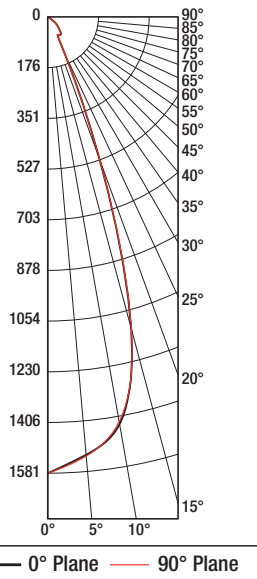

Accentlight, Open Aperture Extendable Lampholder

MR16

Ceiling Cut-out : 5.0000" x 5.0000" Trim Flange : 5.5625" x 5.5625" Aperture: 4.3125" x 4.3125"

Trim Type	-1-M6	Wattage	-	Trim Finish	/B-EX-	Voltage
Trim Type		Wattage		Trim Finish		Voltage
<input type="checkbox"/> VAP Plaster		<input type="checkbox"/> 20		<input type="checkbox"/> W White		<input type="checkbox"/> 1 (120V)
<input type="checkbox"/> VAF Flange		<input type="checkbox"/> 37		<input type="checkbox"/> B Black		<input type="checkbox"/> 2 (277V)
		<input type="checkbox"/> 50				

Description

Recessed open aperture accent fixture. Adjustable and extendable lampholder. Extends 1.25" below aperture. One MR16 lamp. Flanged or plaster frame trim.

Features

- Standard Lens: Clear
- Below ceiling access to the transformer and wiring.
- Lampholder is adjustable from 0°-40°.
- Plaster frame trim provides 0.062" reveal to minimize skim coat cracking.
- Integral Thermal Protection.

Fixture Specifications

Dimensions: 14.218"L x 7.312"W x 5.468"H
Weight: Approx. 10 lbs.
Ceiling Cutout: 5"L x 5"W

Electrical

- Power Consumption: 50 watts max.
- Ambient temperature 100 °F. maximum.
- Integral toroidal transformer.
- Through branch wiring capable.

VersaLux™ Series VA

Accentlight, Open Aperture Extendable Lampholder

1 Lamp Photometrics

50 Watt MR16, 38° Flood

Clear Lens

Lampholder Position: Retracted

Photometry reports for other fixture configurations, consult factory