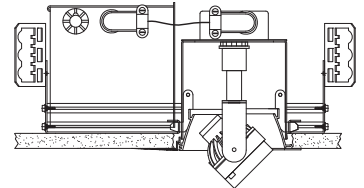

Description

Recessed open aperture accent fixture. Adjustable and extendable lampholder. Extends 1.25" below aperture. One MR16 lamp. Flanged or plaster frame trim.

Features

- Standard Lens: Clear
- Below ceiling access to the transformer and wiring.
- Lampholder is adjustable from 0°-40°.
- Plaster frame trim provides 0.062" reveal to minimize skim coat cracking.
- Integral Thermal Protection.

Fixture Specifications

Dimensions: 14.218"L x 7.312"W x 5.468"H
Weight: Approx. 10 lbs.
Ceiling Cutout: 5"L x 5"W

Electrical

- Power Consumption: 50 watts max.
- Ambient temperature 100 °F. maximum.
- Integral toroidal transformer.
- Through branch wiring capable.

VersaLux™ Series VA

Accentlight, Open Aperture Extendable Lampholder

1 Lamp Photometrics

50 Watt MR16, 38° Flood

Clear Lens

Lampholder Position: Retracted

Photometry reports for other fixture configurations, consult factory