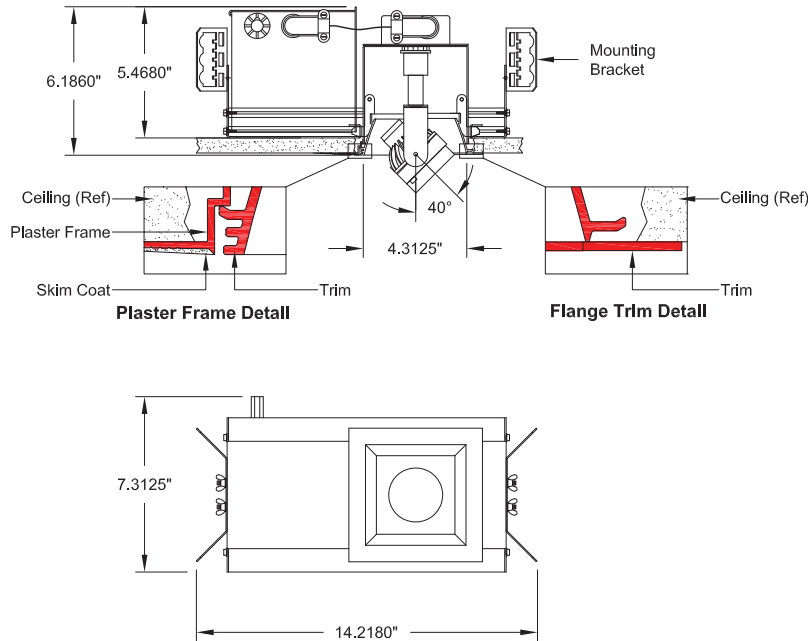

Accentlight, Open Aperture Extendable Lampholder

MR16

Ceiling Cut-out : 5.0000" x 5.0000" Trim Flange : 5.5625" x 5.5625" Aperture: 4.3125" x 4.3125"

Trim Type	-1-M6	Wattage	-	Trim Finish	/B-EX-	Voltage
Trim Type		Wattage		Trim Finish		Voltage
<input type="checkbox"/> VAP Plaster		<input type="checkbox"/> 20		<input type="checkbox"/> W White		<input type="checkbox"/> 1 (120V)
<input type="checkbox"/> VAF Flange		<input type="checkbox"/> 37		<input type="checkbox"/> B Black		<input type="checkbox"/> 2 (277V)
		<input type="checkbox"/> 50				

Description

Recessed open aperture accent fixture. Adjustable and extendable lampholder. Extends 1.25" below aperture. One MR16 lamp. Flanged or plaster frame trim.

Features

- Standard Lens: Clear
- Below ceiling access to the transformer and wiring.
- Lampholder is adjustable from 0°-40°.
- Plaster frame trim provides 0.062" reveal to minimize skim coat cracking.
- Integral Thermal Protection.

Fixture Specifications

Dimensions: 14.218"L x 7.312"W x 5.468"H
Weight: Approx. 10 lbs.
Ceiling Cutout: 5"L x 5"W

Electrical

- Power Consumption: 50 watts max.
- Ambient temperature 100 °F. maximum.
- Integral toroidal transformer.
- Through branch wiring capable.