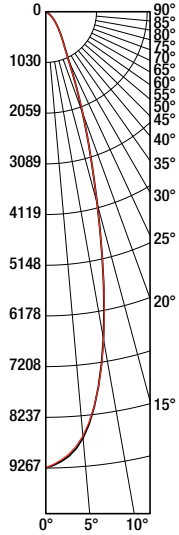

Accentlight, Open Aperture Adjustable Lampholder

MR16 MH

Ceiling Cut-out : 5.3750" x 9.1250"

Trim Flange : 5.9375" x 9.6875"

Aperture: 4.6875" x 8.4375"

-2-M6M - /B-AD-

Trim Type	Wattage	Trim Finish	Voltage
<input type="checkbox"/> VAP Plaster	<input type="checkbox"/> 20	<input type="checkbox"/> W White	<input type="checkbox"/> 1 (120V)
<input type="checkbox"/> VAF Flange	<input type="checkbox"/> 39	<input type="checkbox"/> B Black	<input type="checkbox"/> 2 (277V)

Description

Recessed open aperture metal halide accent fixture. Adjustable lampholders. Two MR16 MH lamps. Flanged or plaster frame trim.

Features

- Below ceiling access to the ballast and wiring.
- Lampholders are adjustable from 0°-35°.
- Plaster frame trim provides 0.062" reveal to minimize skim coat cracking.
- Integral Thermal Protection.

Fixture Specifications

Dimensions: 18.343"L x 7.687"W x 6.125"H
 Weight: Approx. 14 lbs.
 Ceiling Cutout: 9.125"L x 5.375"W

Electrical

- Power Consumption: 78 watts max.
- Ambient temperature 100 °F. maximum.
- Integral electronic ballast.
- Through branch wiring capable.

VersaLux™ Series VA

Accentlight, Open Aperture Adjustable Lampholder

— 0° Plane — 90° Plane

2 Lamp Photometrics

39 Watt MR16 Metal Halide, 25° Flood

Clear Lens

Photometry reports for other fixture configurations, consult factory