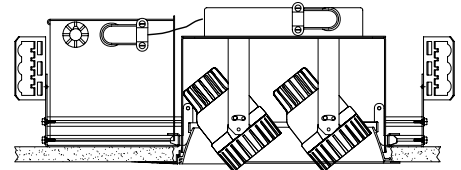

Total Luminaire Efficiency: 72.80%

Candela Distribution

	0	15	30	45	60	75	90
0	9267	9267	9267	9267	9267	9267	9267
5	8688	8651	8718	8667	8664	8708	8646
10	6742	6757	6792	6745	6776	6752	6770
15	4032	4032	4017	4003	4005	4025	4017
20	2179	2176	2175	2190	2198	2206	2196
25	1121	1130	1120	1113	1117	1109	1100
30	701	700	694	699	697	698	693
35	488	485	486	481	487	486	484
40	345	351	346	346	348	349	344
45	238	236	240	240	237	236	237
50	158	160	158	155	160	157	156
55	96	94	96	96	96	97	95
60	48	49	48	49	48	50	48
65	19	18	18	18	18	17	18
70	5	5	5	5	5	5	5
75	2	2	2	2	2	2	2
80	1	0	0	0	1	1	1
85	0	0	0	0	0	0	0
90	0	0	0	0	0	0	0

Zonal Lumen Summary

	5	415
10	644	
15	570	
20	410	
25	259	
30	191	
35	153	
40	122	
45	92	
50	66	
55	43	
60	23	
65	9	
70	3	
75	1	
80	0	
85	0	
90	0	

Utilization

RC	80				70				50			30			10			Flux
	70	50	30	10	70	50	30	10	50	30	10	50	30	10	50	30	10	
0	87	87	87	87	85	85	85	85	81	81	81	78	78	78	75	75	75	73
1	84	82	80	79	82	80	79	78	77	76	75	75	74	73	71	71	71	70
2	80	77	75	72	79	76	74	72	74	72	70	71	70	69	67	67	67	66
3	77	73	70	67	76	72	69	67	70	68	66	68	66	65	63	63	63	63
4	74	69	66	63	73	68	65	63	67	64	62	65	63	61	60	60	60	59
5	71	66	62	59	70	65	62	59	64	61	59	63	60	58	57	57	57	57
6	68	63	59	56	67	62	59	56	61	58	56	60	57	55	54	54	54	54
7	66	60	56	54	65	60	56	54	59	56	53	58	55	53	52	52	52	52
8	63	58	54	51	63	57	54	51	56	53	51	56	53	51	50	50	50	50
9	61	55	52	49	61	55	52	49	54	51	49	54	51	49	48	48	48	48
10	59	53	50	47	59	53	50	47	53	49	47	52	49	47	46	46	46	4