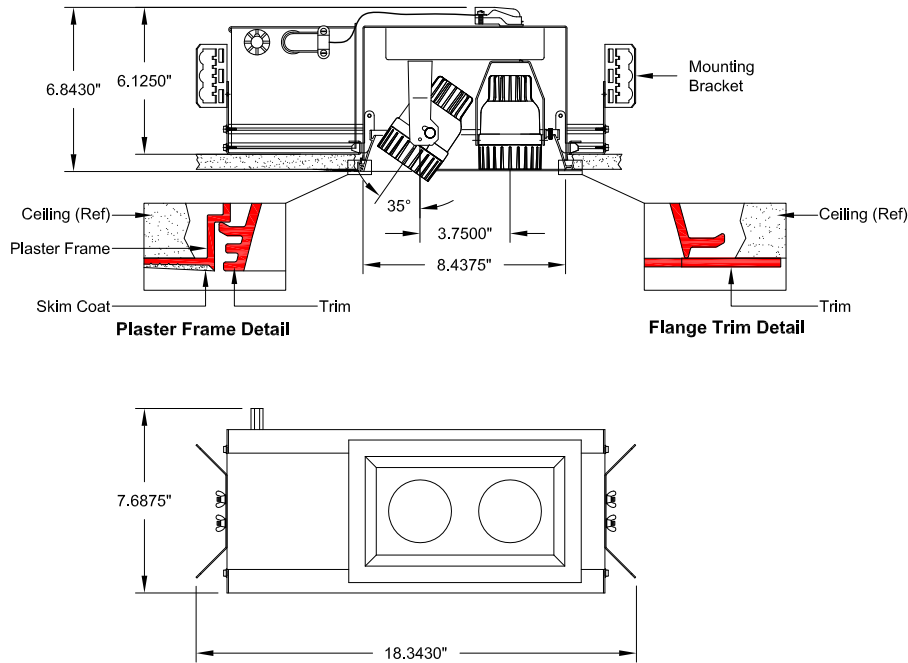

Accentlight, Open Aperture Adjustable Lampholder

MR16 MH

Ceiling Cut-out : 5.3750" x 9.1250"

Trim Flange : 5.9375" x 9.6875"

Aperture: 4.6875" x 8.4375"

-2-M6M - /B-AD-

Trim Type	Wattage	Trim Finish	Voltage
<input type="checkbox"/> VAP Plaster	<input type="checkbox"/> 20	<input type="checkbox"/> W White	<input type="checkbox"/> 1 (120V)
<input type="checkbox"/> VAF Flange	<input type="checkbox"/> 39	<input type="checkbox"/> B Black	<input type="checkbox"/> 2 (277V)

Description

Recessed open aperture metal halide accent fixture. Adjustable lampholders. Two MR16 MH lamps. Flanged or plaster frame trim.

Features

- Below ceiling access to the ballast and wiring.
- Lampholders are adjustable from 0°-35°.
- Plaster frame trim provides 0.062" reveal to minimize skim coat cracking.
- Integral Thermal Protection.

Fixture Specifications

Dimensions: 18.343"L x 7.687"W x 6.125"H
 Weight: Approx. 14 lbs.
 Ceiling Cutout: 9.125"L x 5.375"W

Electrical

- Power Consumption: 78 watts max.
- Ambient temperature 100 °F. maximum.
- Integral electronic ballast.
- Through branch wiring capable.

VersaLux™ Series VA

Accentlight, Open Aperture Adjustable Lampholder

— 0° Plane — 90° Plane

2 Lamp Photometrics

39 Watt MR16 Metal Halide, 25° Flood

Clear Lens

Photometry reports for other fixture configurations, consult factory