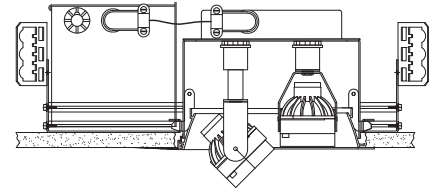

Description

Recessed Open aperture accent fixture. Adjustable and extendable lampholders. Extends 1.25" below aperture. Two MR16 lamps. Flanged or plaster frame trim.

Features

- Standard Lens: Clear
- Below ceiling access to the transformer and wiring.
- Lampholders are adjustable from 0°-40°.
- Plaster frame trim provides 0.062" reveal to minimize skim coat cracking.
- Integral Thermal Protection.

Fixture Specifications

Dimensions: 17.218"L x 7.312"W x 5.468"H
Weight: Approx. 12 lbs.
Ceiling Cutout: 8"L x 5"W

Electrical

- Power Consumption: 100 watts max.
- Ambient temperature 100 °F. maximum.
- Integral toroidal transformer.
- Through branch wiring capable.

VersaLux™ Series VA

Accentlight, Open Aperture Extendable Lampholder

MR16

2 Lamp Photometrics

50 Watt MR16, 38° Flood

Clear Lens

Lampholder Position: Retracted

Photometry reports for other fixture configurations, consult factory