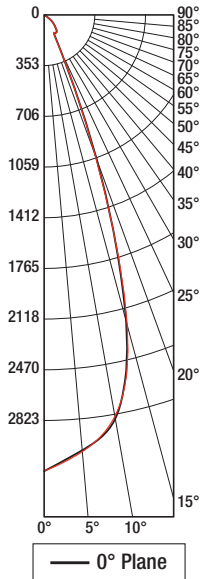

Accentlight, Open Aperture Extendable Lampholder

MR16

Ceiling Cut-out : 5.0000" x 8.0000"

Trim Flange : 5.5625" x 8.5625"

Aperture: 4.3125" x 7.3125"

Trim Type	-2-M6	Wattage	-	Trim Finish	/B-EX-	Voltage
<input type="checkbox"/> VAP Plaster		<input type="checkbox"/> 20		<input type="checkbox"/> W White		<input type="checkbox"/> 1 (120V)
<input type="checkbox"/> VAF Flange		<input type="checkbox"/> 37		<input type="checkbox"/> B Black		<input type="checkbox"/> 2 (277V)
		<input type="checkbox"/> 50				

Description

Recessed Open aperture accent fixture. Adjustable and extendable lampholders. Extends 1.25" below aperture. Two MR16 lamps. Flanged or plaster frame trim.

Features

- Standard Lens: Clear
- Below ceiling access to the transformer and wiring.
- Lampholders are adjustable from 0°-40°.
- Plaster frame trim provides 0.062" reveal to minimize skim coat cracking.
- Integral Thermal Protection.

Fixture Specifications

Dimensions: 17.218"L x 7.312"W x 5.468"H
Weight: Approx. 12 lbs.
Ceiling Cutout: 8"L x 5"W

Electrical

- Power Consumption: 100 watts max.
- Ambient temperature 100 °F. maximum.
- Integral toroidal transformer.
- Through branch wiring capable.

VersaLux™ Series VA

Accentlight, Open Aperture Extendable Lampholder

MR16

2 Lamp Photometrics

50 Watt MR16, 38° Flood

Clear Lens

Lampholder Position: Retracted

Photometry reports for other fixture configurations, consult factory