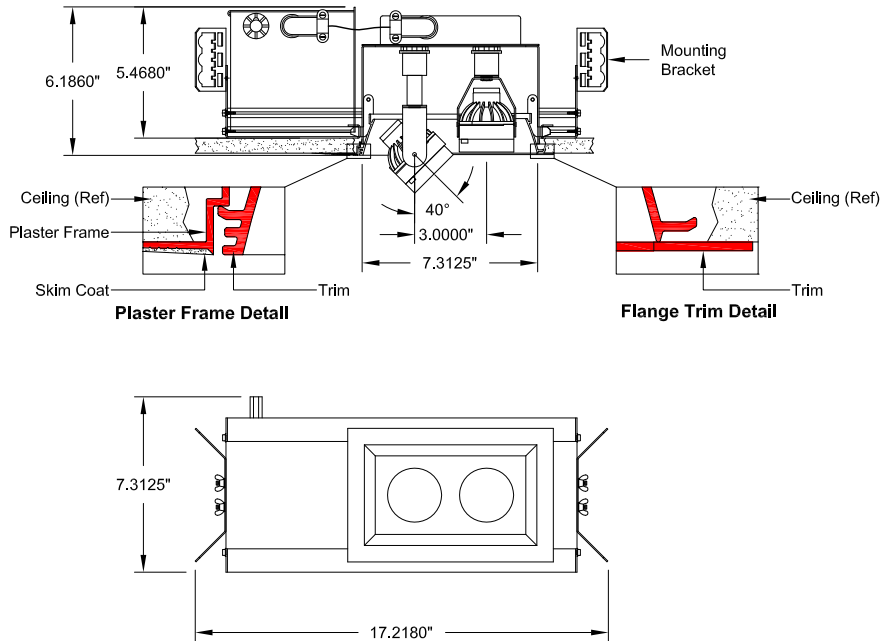

Accentlight, Open Aperture Extendable Lampholder

MR16

Ceiling Cut-out : 5.0000" x 8.0000"

Trim Flange : 5.5625" x 8.5625"

Aperture: 4.3125" x 7.3125"

Trim Type	-2-M6	Wattage	-	Trim Finish	/B-EX-	Voltage
<input type="checkbox"/> VAP Plaster		<input type="checkbox"/> 20		<input type="checkbox"/> W White		<input type="checkbox"/> 1 (120V)
<input type="checkbox"/> VAF Flange		<input type="checkbox"/> 37		<input type="checkbox"/> B Black		<input type="checkbox"/> 2 (277V)
		<input type="checkbox"/> 50				

Description

Recessed Open aperture accent fixture. Adjustable and extendable lampholders. Extends 1.25" below aperture. Two MR16 lamps. Flanged or plaster frame trim.

Features

- Standard Lens: Clear
- Below ceiling access to the transformer and wiring.
- Lampholders are adjustable from 0°-40°.
- Plaster frame trim provides 0.062" reveal to minimize skim coat cracking.
- Integral Thermal Protection.

Fixture Specifications

Dimensions: 17.218"L x 7.312"W x 5.468"H
Weight: Approx. 12 lbs.
Ceiling Cutout: 8"L x 5"W

Electrical

- Power Consumption: 100 watts max.
- Ambient temperature 100 °F. maximum.
- Integral toroidal transformer.
- Through branch wiring capable.