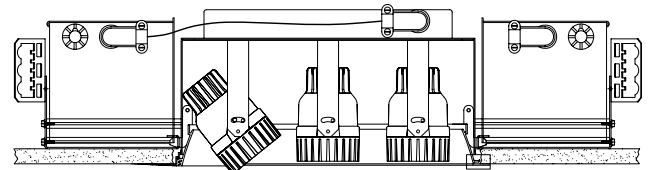

3 Lamp Photometrics

39 Watt MR16 Metal Halide, 25° Flood

Clear Lens

Photometry reports for other fixture configurations, consult factory

Total Luminaire Efficiency: 73.00%

Candela Distribution

	0	15	30	45	60	75	90
0	13994	13994	13994	13994	13994	13994	13994
5	13091	13091	13069	13090	13057	13094	13088
10	10174	10172	10205	10178	10161	10187	10158
15	6016	6028	6035	6039	6067	6035	6001
20	3267	3272	3257	3291	3287	3290	3305
25	1696	1688	1689	1681	1673	1672	1649
30	1043	1052	1053	1053	1048	1043	1036
35	736	735	730	735	727	732	729
40	524	524	522	524	523	521	522
45	356	356	358	358	359	355	361
50	240	237	237	239	238	240	236
55	145	146	144	144	146	144	144
60	73	74	72	73	74	72	72
65	27	27	27	27	27	26	26
70	7	7	7	7	7	7	8
75	3	3	3	3	3	3	3
80	1	1	1	1	1	1	1
85	0	0	0	0	0	0	0
90	0	0	0	0	0	0	0

Zonal Lumen Summary

5	625
10	969
15	856
20	615
25	389
30	287
35	230
40	184
45	139
50	100
55	65
60	35
65	13
70	4
75	2
80	0
85	0
90	0

Utilization

RC	80				70				50			30			10			Flux
	70	50	30	10	70	50	30	10	50	30	10	50	30	10	50	30	10	
0	88	88	88	88	86	86	86	86	82	82	82	78	78	78	75	75	75	74
1	84	82	81	79	82	81	79	78	78	77	75	75	74	73	71	71	71	70
2	81	77	75	73	79	76	74	72	74	72	70	72	70	69	67	67	67	66
3	77	73	70	67	76	72	69	67	70	68	66	68	66	65	63	63	63	63
4	74	69	66	63	73	69	65	63	67	64	62	66	63	61	60	60	60	60
5	71	66	62	60	70	65	62	59	64	61	59	63	60	58	57	57	57	57
6	68	63	59	57	67	62	59	56	61	58	56	60	58	56	54	54	54	54
7	66	60	56	54	65	60	56	54	59	56	53	58	55	53	52	52	52	52
8	64	58	54	52	63	57	54	51	57	54	51	56	53	51	50	50	50	50
9	61	56	52	49	61	55	52	49	55	51	49	54	51	49	48	48	48	48
10	59	54	50	48	59	53	50	48	53	50	47	52	49	47	46	46	46	4