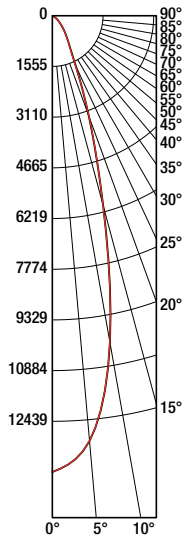

VersaLux™ Series VA

Accentlight, Open Aperture Adjustable Lampholder

— 0° Plane — 90° Plane