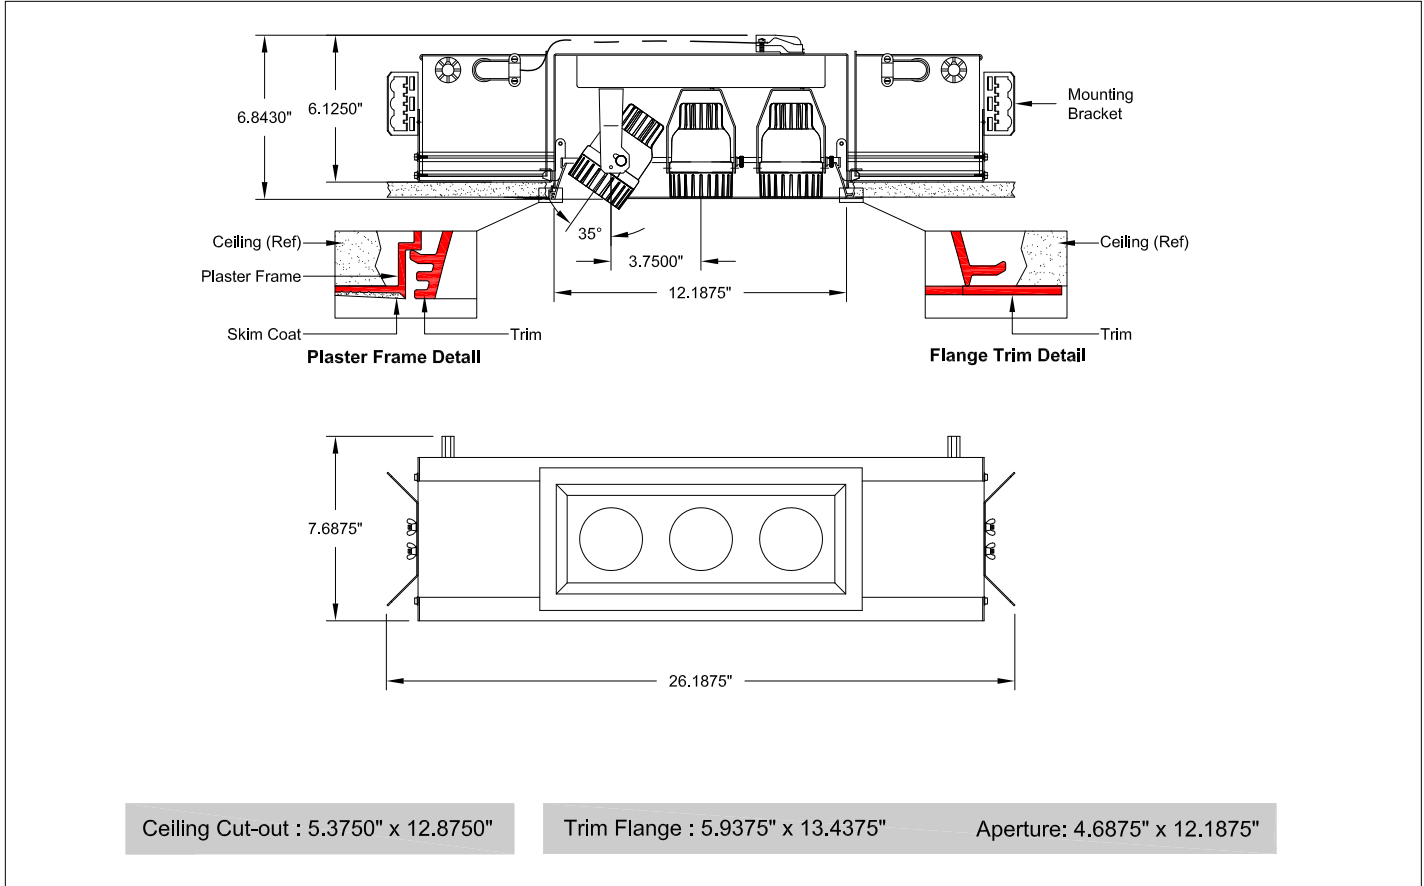

Accentlight, Open Aperture Adjustable Lampholder

-3-M6M - /B-AD-

Trim Type	Wattage	Trim Finish	Voltage
☐ VAP Plaster	☐ 20	☐ W White	☐ 1 (120V)
☐ VAF Flange	☐ 39	☐ B Black	☐ 2 (277V)

Description

Recessed open aperture metal halide accent fixture. Adjustable lampholders. Three MR16 MH lamps. Flanged or plaster frame trim.

Features

- Below ceiling access to the ballast and wiring.
- Lampholders are adjustable from 0°-35°.
- Plaster frame trim provides 0.062" reveal to minimize skim coat cracking.
- Integral Thermal Protection.

Fixture Specifications

Dimensions: 26.187"L x 7.687"W x 6.125"H
Weight: Approx. 16 lbs.
Ceiling Cutout: 12.875"L x 5.375"W

Electrical

- Power Consumption: 117 watts max.
- Ambient temperature 100 °F. maximum.
- Integral electronic ballast.
- Through branch wiring capable.

Mounting

Universal mounting brackets included.
Contact factory for special ceiling conditions.

Options (Consult factory)

- Lenses: Page 3

Photometry: Page 2

All designs and scaled drawings shall remain the property of STARFIRE LIGHTING, INC., and may not be reproduced or transmitted without expressed written consent. STARFIRE LIGHTING, INC. reserves the right to make changes on approved designs to facilitate manufacturing methods to the extent that such changes do not compromise design integrity.