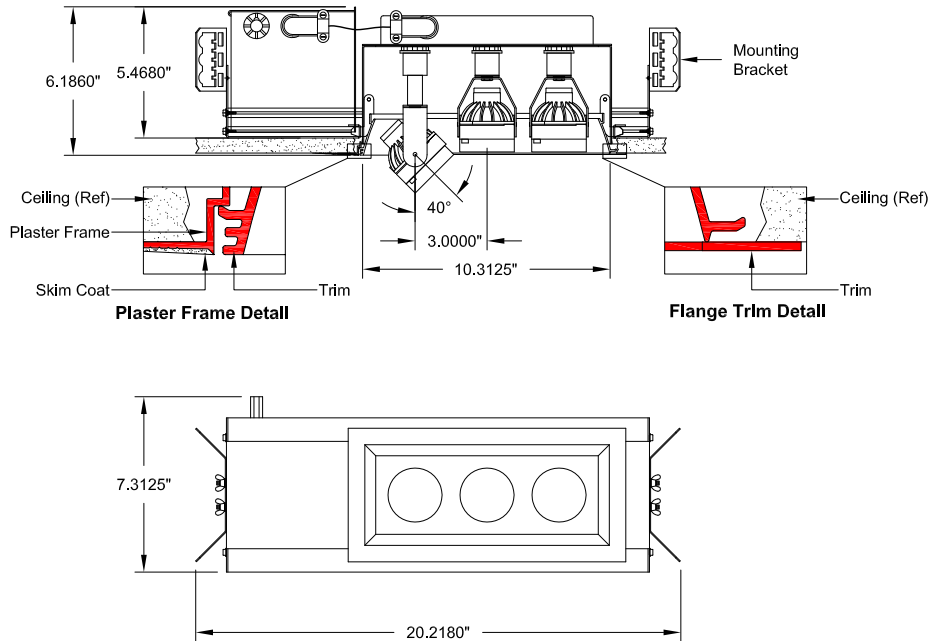

Accentlight, Open Aperture Extendable Lampholder

MR16

Ceiling Cut-out : 5.0000" x 11.0000"

Trim Flange : 5.5625" x 11.5625"

Aperture: 4.3125" x 10.3125"

-3-M6 - /B-EX-

Trim Type	Wattage	Trim Finish	Voltage
<input type="checkbox"/> VAP Plaster	<input type="checkbox"/> 20	<input type="checkbox"/> W White	<input type="checkbox"/> 1 (120V)
<input type="checkbox"/> VAF Flange	<input type="checkbox"/> 37	<input type="checkbox"/> B Black	<input type="checkbox"/> 2 (277V)
	<input type="checkbox"/> 50		

Description

Recessed Open aperture accent fixture. Adjustable and extendable lampholders. Extends 1.25" below aperture. Three MR16 lamps. Flanged or plaster frame trim.

Features

- Standard Lens: Clear
- Below ceiling access to the transformer and wiring.
- Lampholders are adjustable from 0°-40°.
- Plaster frame trim provides 0.062" reveal to minimize skim coat cracking.
- Integral Thermal Protection.

Fixture Specifications

Dimensions: 20.218"L x 7.312"W x 5.468"H
Weight: Approx. 14 lbs.
Ceiling Cutout: 11"L x 5"W

Electrical

- Power Consumption: 150 watts max.
- Ambient temperature 100 °F. maximum.
- Integral toroidal transformer.
- Through branch wiring capable.