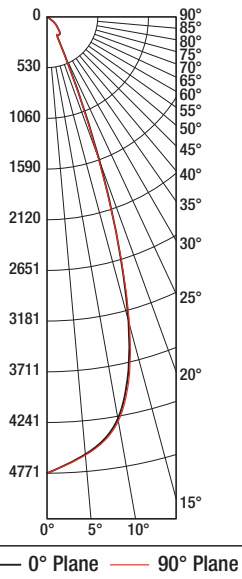

VersaLux™ Series VA

Accentlight, Open Aperture Extendable Lampholder