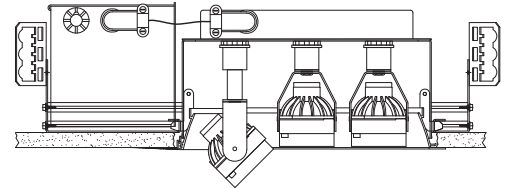

3 Lamp Photometrics

50 Watt MR16, 38° Flood

Clear Lens

Lampholder Position: Retracted

Photometry reports for other fixture configurations, consult factory