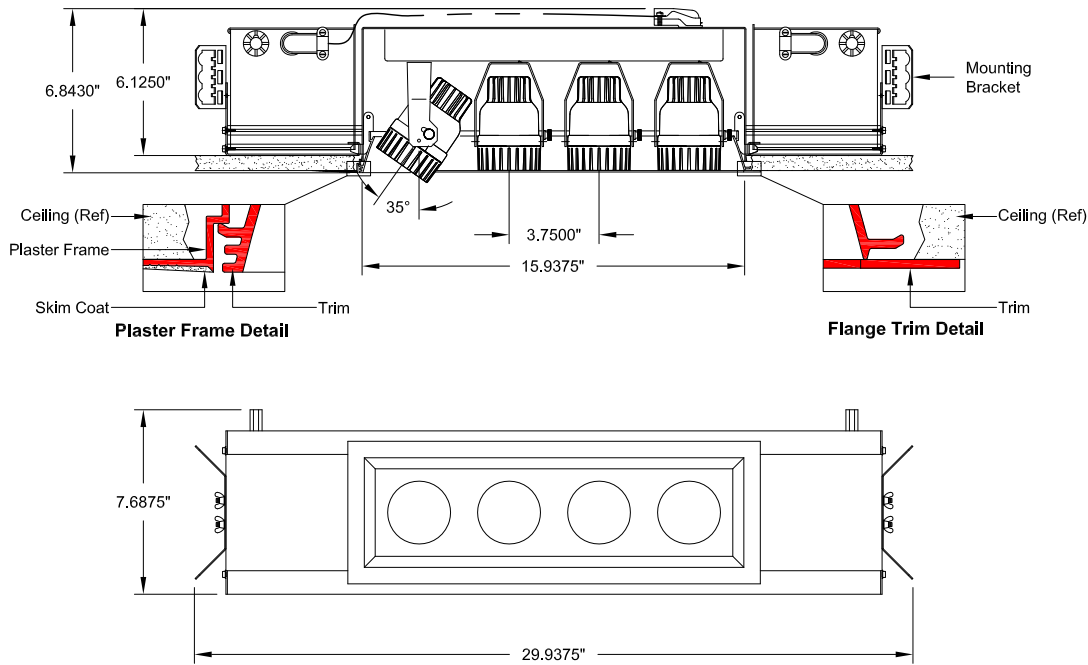

Accentlight, Open Aperture Adjustable Lampholder

MR16 MH

Ceiling Cut-out : 5.3750" x 16.6250"

Trim Flange : 5.9375" x 17.1875"

Aperture: 4.6875" x 15.9375"

-4-M6M - /B-AD-

Trim Type	Wattage	Trim Finish	Voltage
<input type="checkbox"/> VAP Plaster	<input type="checkbox"/> 20	<input type="checkbox"/> W White	<input type="checkbox"/> 1 (120V)
<input type="checkbox"/> VAF Flange	<input type="checkbox"/> 39	<input type="checkbox"/> B Black	<input type="checkbox"/> 2 (277V)

Description

Recessed open aperture metal halide accent fixture. Adjustable lampholders. Four MR16 MH lamps. Flanged or plaster frame trim.

Features

- Below ceiling access to the ballast and wiring.
- Lampholders are adjustable from 0°-35°.
- Plaster frame trim provides 0.062" reveal to minimize skim coat cracking.
- Integral Thermal Protection.

Fixture Specifications

Dimensions: 29.937"L x 7.687"W x 6.125"H
 Weight: Approx. 18 lbs.
 Ceiling Cutout: 16.625"L x 5.375"W

Electrical

- Power consumption: 156 watts maximum.
- Integral electronic ballast.
- Through branch wiring capable.

VersaLux™ Series VA

Accentlight, Open Aperture Adjustable Lampholder

— 0° Plane — 90° Plane

4 Lamp Photometrics

39 Watt MR16 Metal Halide, 25° Flood

Clear Lens

Photometry reports for other fixture configurations, consult factory