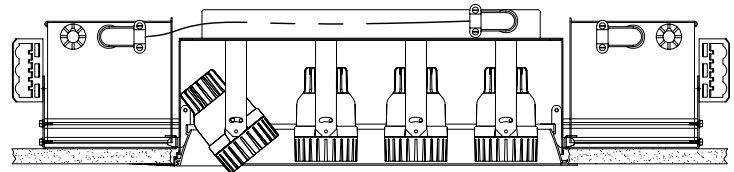

4 Lamp Photometrics

39 Watt MR16 Metal Halide, 25° Flood

Clear Lens

Photometry reports for other fixture configurations, consult factory

Total Luminaire Efficiency: 74.20%

Candela Distribution

	0	15	30	45	60	75	90
0	18524	18524	18524	18524	18524	18524	18524
5	17451	17296	17421	17303	17363	17368	17225
10	13564	13581	13560	13546	13509	13545	13498
15	8137	8064	8089	8101	8052	8070	8027
20	4378	4403	4392	4375	4382	4424	4442
25	2307	2324	2291	2298	2276	2265	2242
30	1446	1444	1436	1423	1430	1425	1418
35	1021	1016	1012	1014	1017	1007	1005
40	731	743	739	724	730	725	734
45	507	513	516	511	509	511	509
50	349	354	350	354	351	350	344
55	226	226	220	224	226	226	221
60	126	122	117	120	120	122	123
65	52	49	51	51	48	48	49
70	12	13	13	13	13	13	13
75	4	4	4	4	4	4	4
80	1	1	1	1	1	1	1
85	0	0	0	0	0	0	0
90	0	0	0	0	0	0	0

Zonal Lumen Summary

5	829
10	1289
15	1146
20	824
25	530
30	392
35	319
40	258
45	198
50	147
55	101
60	57
65	25
70	7
75	2
80	1
85	0
90	0

Utilization

RC	80				70				50			30			10			Flux
	70	50	30	10	70	50	30	10	50	30	10	50	30	10	50	30	10	
0	89	89	89	89	87	87	87	87	83	83	83	80	80	80	76	76	76	75
1	86	84	82	80	84	82	81	79	79	78	77	76	75	74	72	72	72	71
2	82	79	76	74	80	77	75	73	75	73	71	73	71	70	68	68	68	67
3	78	74	71	68	77	73	70	68	71	69	67	69	67	66	64	64	64	64
4	75	70	67	64	74	69	66	63	68	65	63	66	64	62	61	61	61	60
5	72	67	63	60	71	66	63	60	65	62	59	64	61	59	58	58	58	57
6	69	64	60	57	68	63	59	57	62	59	56	61	58	56	55	55	55	55
7	67	61	57	54	66	60	57	54	59	56	54	59	56	54	53	53	53	52
8	64	58	55	52	64	58	54	52	57	54	52	56	54	51	50	50	50	50
9	62	56	52	50	61	56	52	50	55	52	50	54	52	49	48	48	48	48
10	60	54	50	48	59	54	50	48	53	50	48	53	50	48	47	47	47	4