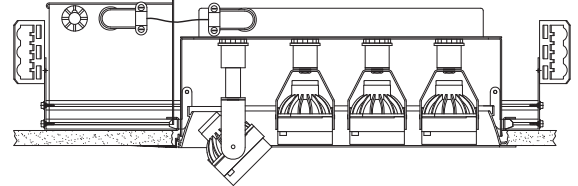

Description

Recessed open aperture accent fixture. Adjustable and extendable lampholders. Extends 1.25" below aperture. Four MR16 lamps. Flanged or plaster frame trim.

Features

- Standard Lens: Clear
- Below ceiling access to the transformer and wiring.
- Lampholders are adjustable from 0°-40°.
- Plaster frame trim provides 0.062" reveal to minimize skim coat cracking.
- Integral Thermal Protection.

Fixture Specifications

Dimensions: 23.218"L x 7.312"W x 5.468"H
 Weight: Approx. 16 lbs.
 Ceiling Cutout: 14"L x 5"W

Electrical

- Power Consumption: 200 watts max.
- Ambient temperature 100 °F. maximum.
- Integral toroidal transformer.
- Through branch wiring capable.

VersaLux™ Series VA

Accentlight, Open Aperture Extendable Lampholder

— 0° Plane — 90° Plane

4 Lamp Photometrics

50 Watt MR16, 38° Flood

Clear Lens

Lampholder Position: Retracted

Photometry reports for other fixture configurations, consult factory