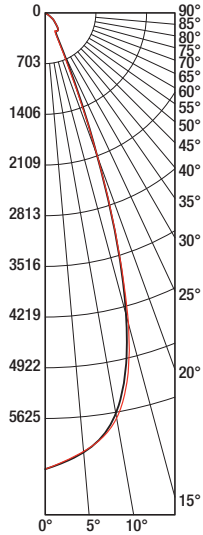

Accentlight, Open Aperture Extendable Lampholder

MR16

Ceiling Cut-out : 5.0000" x 14.0000"

Trim Flange : 5.5625" x 14.5625"

Aperture: 4.3125" x 13.3125"

-4-M6		-	/B-EX-	
Trim Type	Wattage	Trim Finish	Voltage	
<input type="checkbox"/> VAP Plaster <input type="checkbox"/> VAF Flange	<input type="checkbox"/> 20 <input type="checkbox"/> 37 <input type="checkbox"/> 50	<input type="checkbox"/> W White <input type="checkbox"/> B Black	<input type="checkbox"/> 1 (120V) <input type="checkbox"/> 2 (277V)	

Description

Recessed open aperture accent fixture. Adjustable and extendable lampholders. Extends 1.25" below aperture. Four MR16 lamps. Flanged or plaster frame trim.

Features

- Standard Lens: Clear
- Below ceiling access to the transformer and wiring.
- Lampholders are adjustable from 0°-40°.
- Plaster frame trim provides 0.062" reveal to minimize skim coat cracking.
- Integral Thermal Protection.

Fixture Specifications

Dimensions: 23.218"L x 7.312"W x 5.468"H
 Weight: Approx. 16 lbs.
 Ceiling Cutout: 14"L x 5"W

Electrical

- Power Consumption: 200 watts max.
- Ambient temperature 100 °F. maximum.
- Integral toroidal transformer.
- Through branch wiring capable.

VersaLux™ Series VA

Accentlight, Open Aperture Extendable Lampholder

— 0° Plane — 90° Plane

4 Lamp Photometrics

50 Watt MR16, 38° Flood

Clear Lens

Lampholder Position: Retracted

Photometry reports for other fixture configurations, consult factory