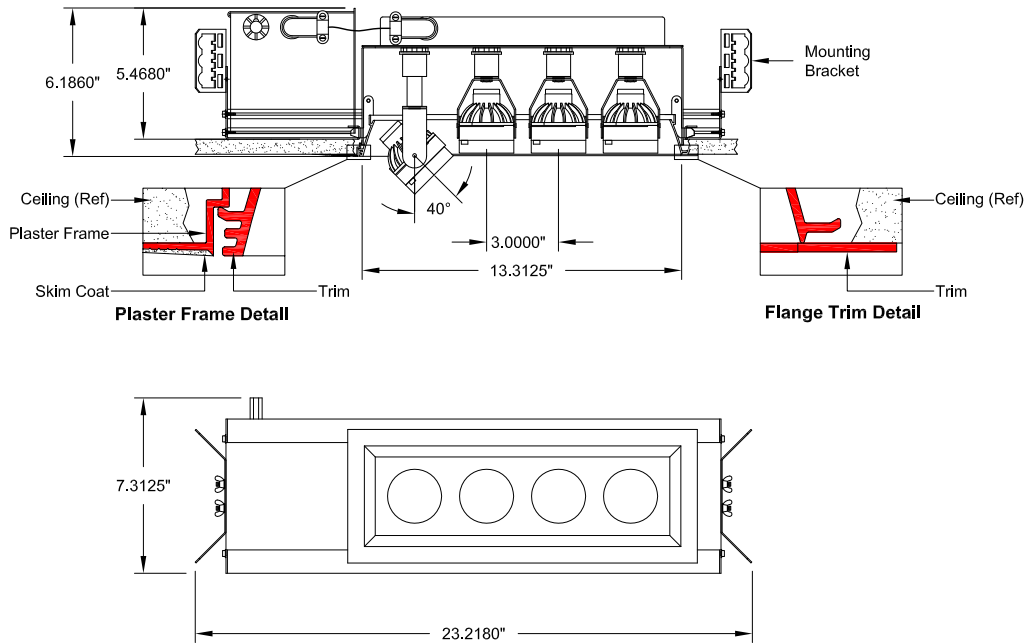

Accentlight, Open Aperture Extendable Lampholder

MR16

Ceiling Cut-out : 5.0000" x 14.0000"

Trim Flange : 5.5625" x 14.5625"

Aperture: 4.3125" x 13.3125"

-4-M6		-	/B-EX-	
Trim Type	Wattage	Trim Finish	Voltage	
<input type="checkbox"/> VAP Plaster <input type="checkbox"/> VAF Flange	<input type="checkbox"/> 20 <input type="checkbox"/> 37 <input type="checkbox"/> 50	<input type="checkbox"/> W White <input type="checkbox"/> B Black	<input type="checkbox"/> 1 (120V) <input type="checkbox"/> 2 (277V)	

Description

Recessed open aperture accent fixture. Adjustable and extendable lampholders. Extends 1.25" below aperture. Four MR16 lamps. Flanged or plaster frame trim.

Features

- Standard Lens: Clear
- Below ceiling access to the transformer and wiring.
- Lampholders are adjustable from 0°-40°.
- Plaster frame trim provides 0.062" reveal to minimize skim coat cracking.
- Integral Thermal Protection.

Fixture Specifications

Dimensions: 23.218"L x 7.312"W x 5.468"H
 Weight: Approx. 16 lbs.
 Ceiling Cutout: 14"L x 5"W

Electrical

- Power Consumption: 200 watts max.
- Ambient temperature 100 °F. maximum.
- Integral toroidal transformer.
- Through branch wiring capable.

VersaLux™ Series VA

Accentlight, Open Aperture Extendable Lampholder

— 0° Plane — 90° Plane

4 Lamp Photometrics

50 Watt MR16, 38° Flood

Clear Lens

Lampholder Position: Retracted

Photometry reports for other fixture configurations, consult factory